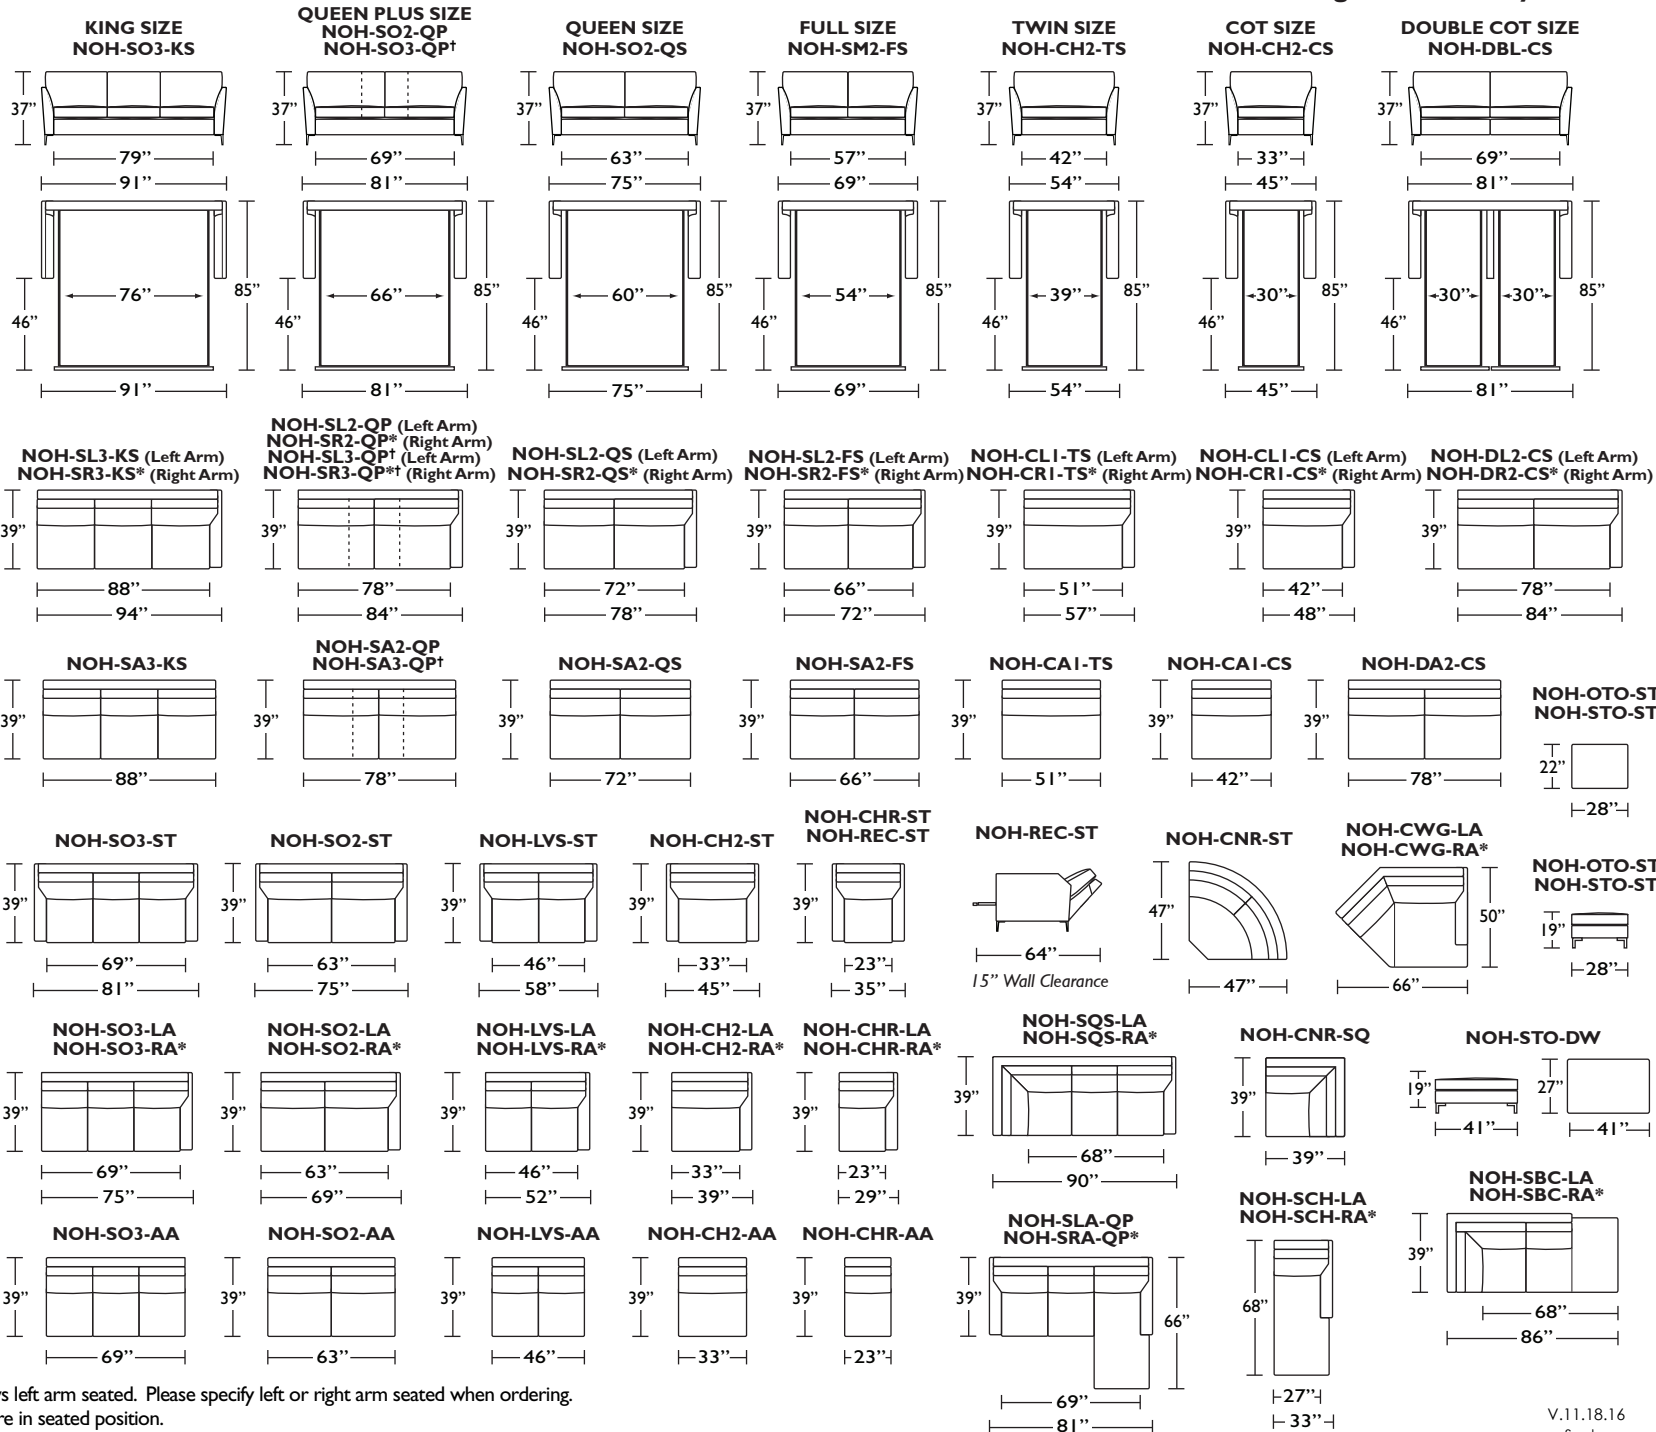

NOAH featuring the Tiffany 24/7™

Standard Comfort Sleeper®

Features:

- Luxurious sleeping with no springs, no bars and no sagging
- Room to stretch out with true 80 inches of bedroom-length sleeping surface
- Ultimate comfort on four inches of plush, high-density foam
- Complete choice from over 300 leather, Ultrasuede® and fabric options
- Zero wall clearance
- Space saving engineering means getting a bigger bed in a smaller room
- Quick-ship delivery
- Lifetime warranty on frame
- Double-needle top stitching
- Loose back & seat cushions
- 10 year mechanism warranty
- Brushed metal legs

* Picture shows left arm seated. Please specify left or right arm seated when ordering.
All orders are in seated position.

† Dotted lines for Queen Plus sizes indicates the number of seats.