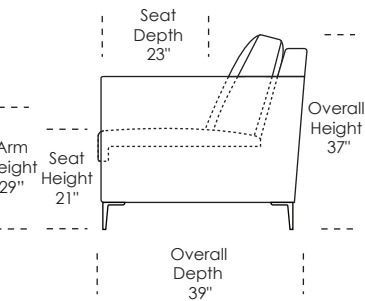

NOAH featuring the Tiffany 24/7™

Standard Comfort Sleeper®

Features:

- Luxurious sleeping with no springs, no bars and no sagging
- Room to stretch out with true 80 inches of bedroom-length sleeping surface
- Ultimate comfort on four inches of plush, high-density foam
- Complete choice from over 300 leather, Ultrasuede® and fabric options
- Zero wall clearance
- Space saving engineering means getting a bigger bed in a smaller room
- Quick-ship delivery
- Lifetime warranty on frame
- Double-needle top stitching
- Loose back & seat cushions
- 10 year mechanism warranty
- Brushed metal legs

* Picture shows left arm seated. Please specify left or right arm seated when ordering.
All orders are in seated position.

† Dotted lines for Queen Plus sizes indicates the number of seats.